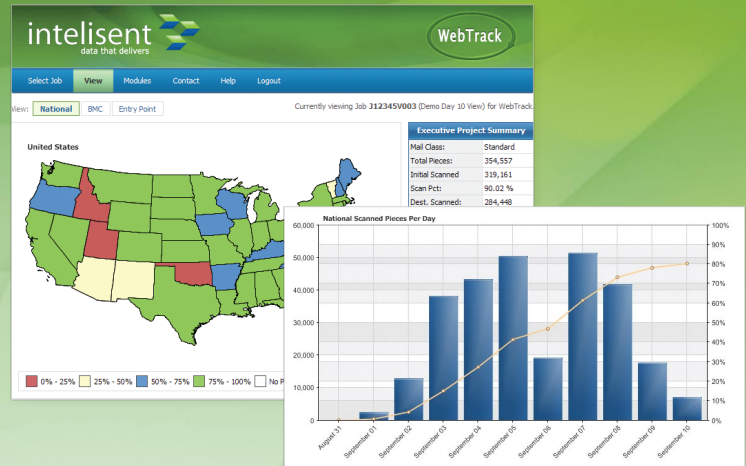

From the Mail Dock to the Mailbox—Tracked

Offer your customers “mail dock-to-mailbox” online tracking

Imagine the value that you can offer your customers when you inform them that by choosing your company for their mailings, they'll have the ability to track every piece of mail using easy-to-read online, color-coded maps and charts. **WebTrack Confirm™** is a cutting-edge, online mail-tracking system that provides total visibility and control of mailing campaigns with just the click of a mouse. Your customers log on to a password-protected web site that's customized with your logo and branding to access detailed mailing reports.

How can you track mail from start to finish?

The Intelligent Mail® barcode (IMB), developed by the USPS®, is a multi-function barcode that combines the POSTNET™ barcode, the ACS™ keyline and the PLANET Code® barcode information into one consolidated barcode. **intelisent** embeds a unique PLANET Code into the IMB to track each piece of mail through every step of the USPS delivery system, all the way to the mailbox.

WebTrack Confirm™ allows you and your customers to:

- Go online and access detailed, real-time mailing data 24/7
- Understand mail stream activity at a glance with color-coded maps and charts that display real-time data in a simple user interface
- Access status maps that report quantities of mail that have entered the mail stream, are en route or have been delivered
 - Zoom down to the individual recipient level
 - Receive notification of delivery delays to expedite the return of mail into its appropriate stream
 - Generate custom reports and data extracts